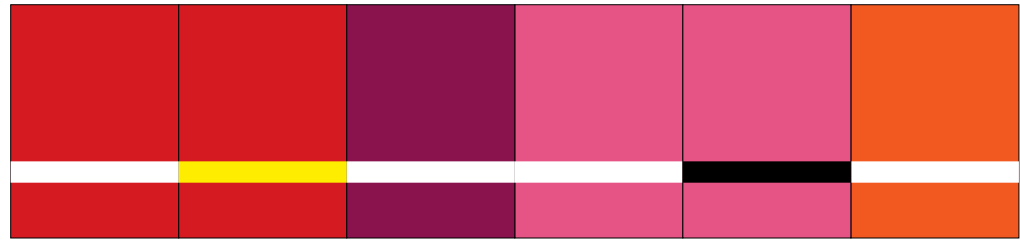

Answering the needs of today's laser engraver, LaserMax<sup>®</sup> features include an enhanced heat tolerance and UV stable color foils. Available in a variety of colors, metals and patterns, LaserMax is engineered for cleaner and faster engraving.

**LM9X2-602** Crimson/White  
**LM922-607** Crimson/Yellow  
**LM922-622** Claret/White  
**LM922-662** Ribbon Pink/White  
**LM922-664** Ribbon Pink/Black  
**LM922-612** Tangerine/White

**LM9X2-704** Canary/Black  
**LM922-932** Kelley Green/White  
**LM922-972** Celadon Green/White  
**LM922-912** Evergreen/White  
**LM9X2-512** Sky Blue/White  
**LM922-517** Sky Blue/Yellow  
**LM9X2-502** Sapphire/White  
**LM922-552** Patriot Blue/White  
**LM922-382** China Blue/White  
**LM922-582** Purple/White