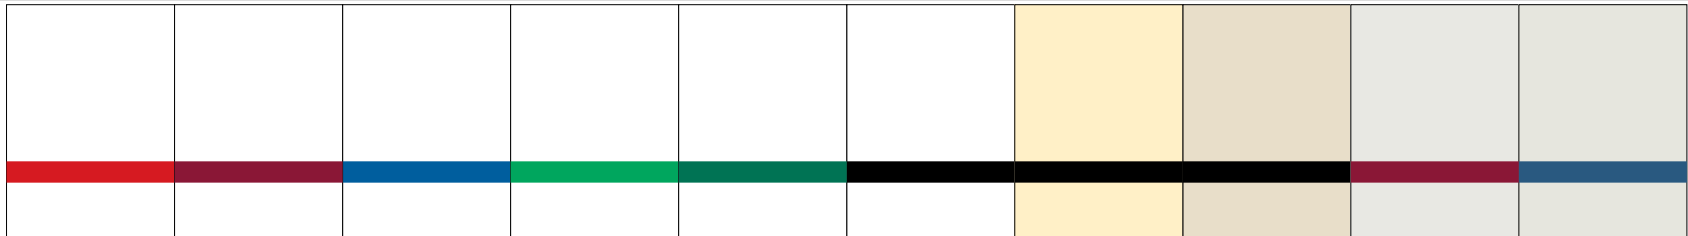

Answering the needs of today's laser engraver, LaserMax<sup>®</sup> features include an enhanced heat tolerance and UV stable color foils. Available in a variety of colors, metals and patterns, LaserMax is engineered for cleaner and faster engraving.

**LM9X2-602** Crimson/White  
**LM922-607** Crimson/Yellow  
**LM922-622** Claret/White  
**LM922-662** Ribbon Pink/White  
**LM922-664** Ribbon Pink/Black  
**LM922-612** Tangerine/White

**LM9X2-704** Canary/Black  
**LM922-932** Kelley Green/White  
**LM922-972** Celadon Green/White  
**LM922-912** Evergreen/White  
**LM9X2-512** Sky Blue/White  
**LM922-517** Sky Blue/Yellow  
**LM9X2-502** Sapphire/White  
**LM922-552** Patriot Blue/White  
**LM922-382** China Blue/White  
**LM922-582** Purple/White

**LM922-206** White/Crimson  
**LM922-226** White/Burgundy  
**LM922-205** White/Sky Blue  
**LM922-209** White/Bright Green  
**LM922-269** White/Pine Green  
**LM9X2-204** White/Black  
**LM9X2-228** Ivory/Dark Brown  
**LM922-854** Almond/Black  
**LM922-326** Light Grey/Burgundy  
**LM922-325** Light Grey/Marine Blue